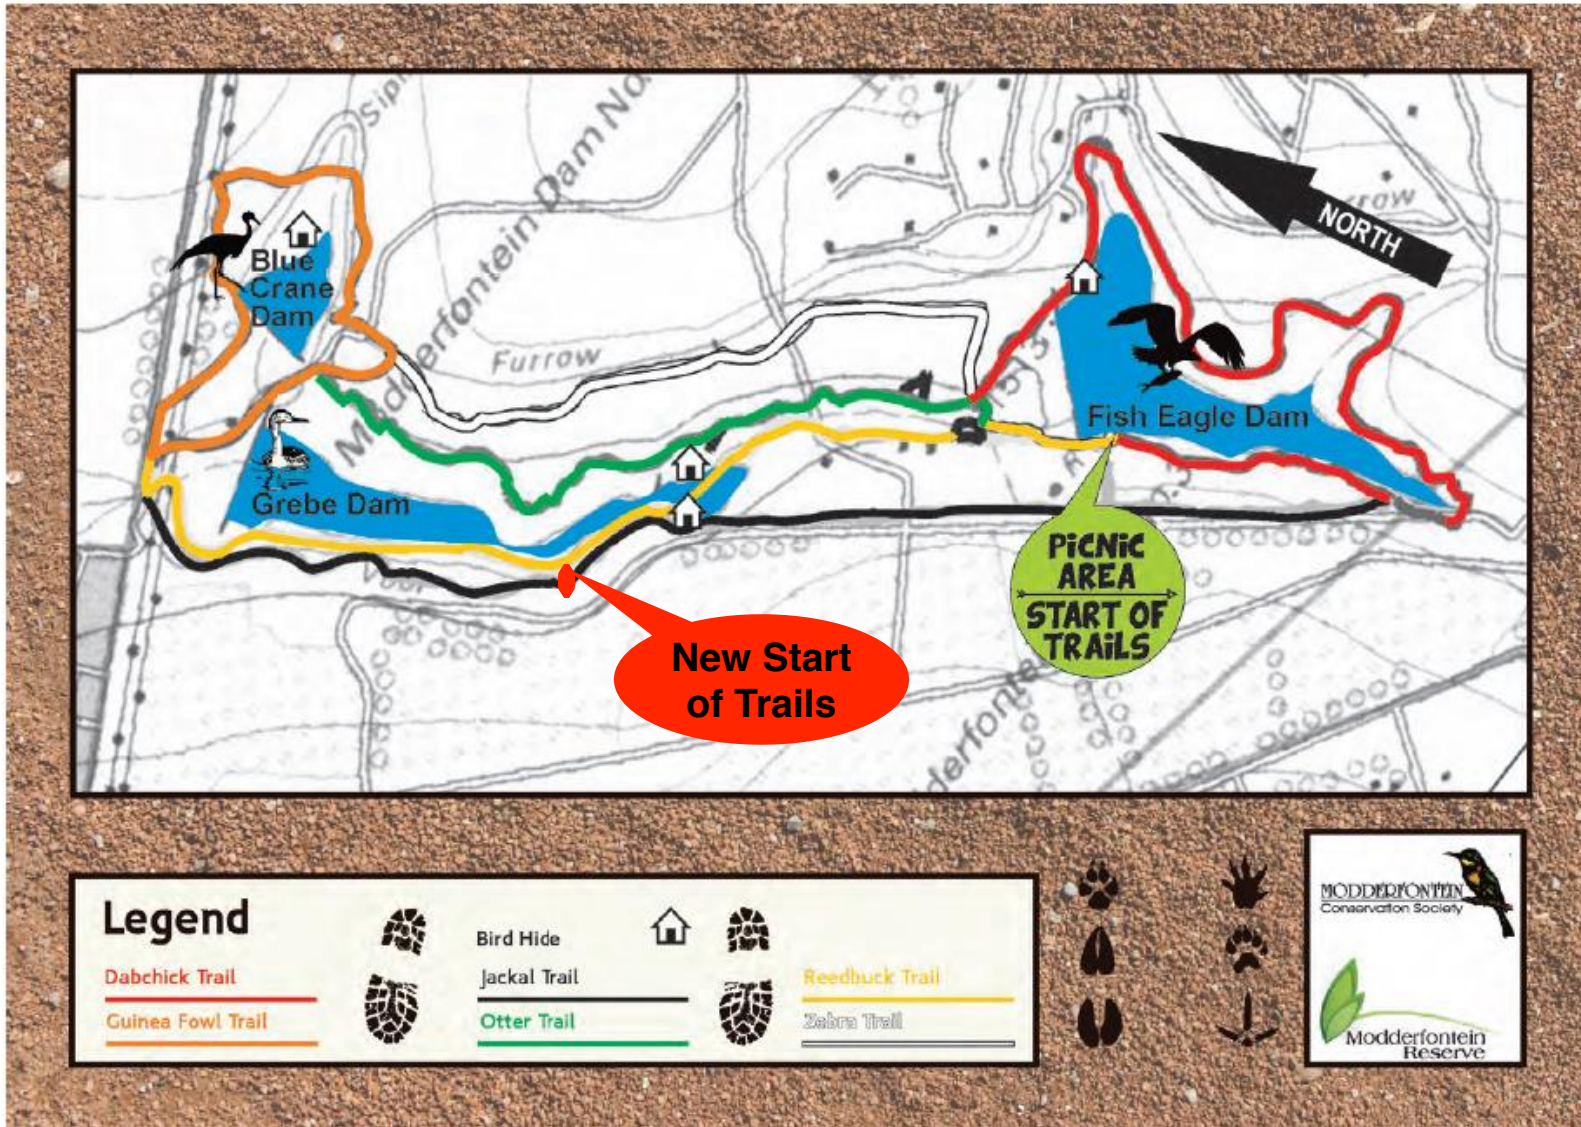

TEMPORARY MAPS

MODDERFONTEIN RESERVE WALKING TRAILS

MODDERFONTEIN
Conservation Society

(Prepared by Modderfontein Conservation Society)

DISTANCES

- Red - 4km**
- Yellow - 2.9km**
- Green - 2.5km**
- White - 2.6km**
- Black - 2.9km**
- Orange - 2.2km**

Legend	
Dabchick Trail	Bird Hide
Guinea Fowl Trail	Jackal Trail
Otter Trail	Reedbed Trail
Zebra Trail	Zebra Trail